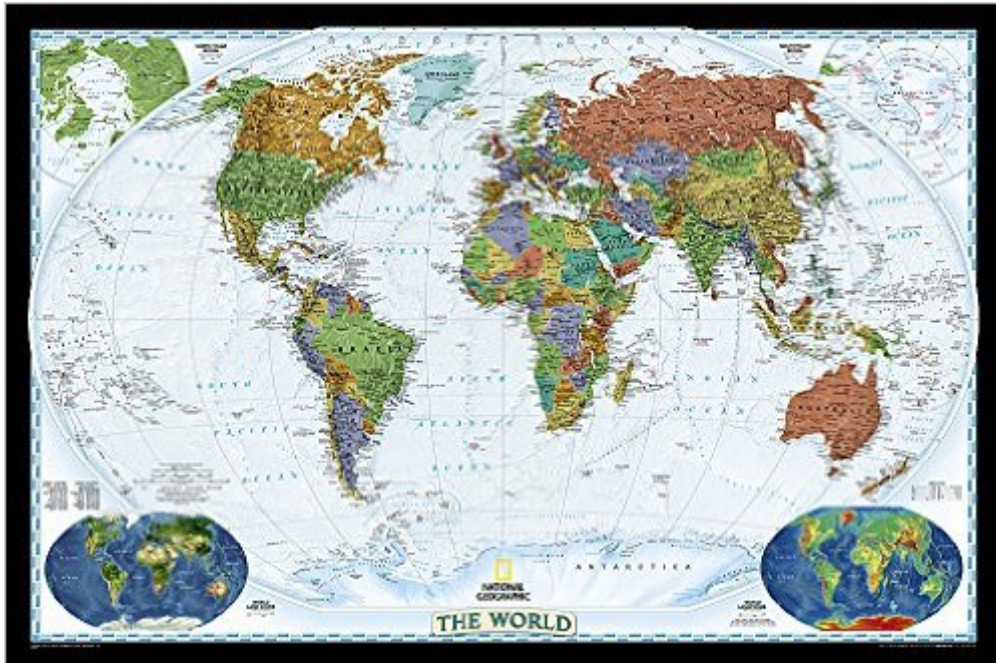

# World Decorator [Laminated] (National Geographic Reference Map)

## Synopsis

National Geographic's World map is the standard by which all other reference maps are measured. The World map is meticulously researched and adheres to National Geographic's convention of making independent, apolitical decisions based on extensive research using multiple authoritative source. The Decorator style World map uses a vibrant color palette that fills each country for easy identification and stunning shaded relief that will stand out as a beautiful piece of cartographic artistry. Drawn in the Winkel Tripel projection, distortions are minimized and unlike many other World maps, Greenland is show the same size as Argentina and not as the size of all of South America. Thousands of place names are carefully and artistically placed on the map to maintain legibility even in the heavily populated ares of Europe, Asia and the Middle East. Details include clearly defined international boundaries, cities, physical features, rivers, and ocean floor features. Corner inset maps feature vegetation and land use, and population density as well as the north and south polar regions. The map is encapsulated in heavy-duty 1.6 mil laminate which makes the paper much more durable and resistant to the swelling and shrinking caused by changes in humidity. Laminated maps can be framed without the need for glass, so the fames can be much lighter and less expensive. Map Scale = 1:29,802,000 Sheet Size = 46" x 30.5"